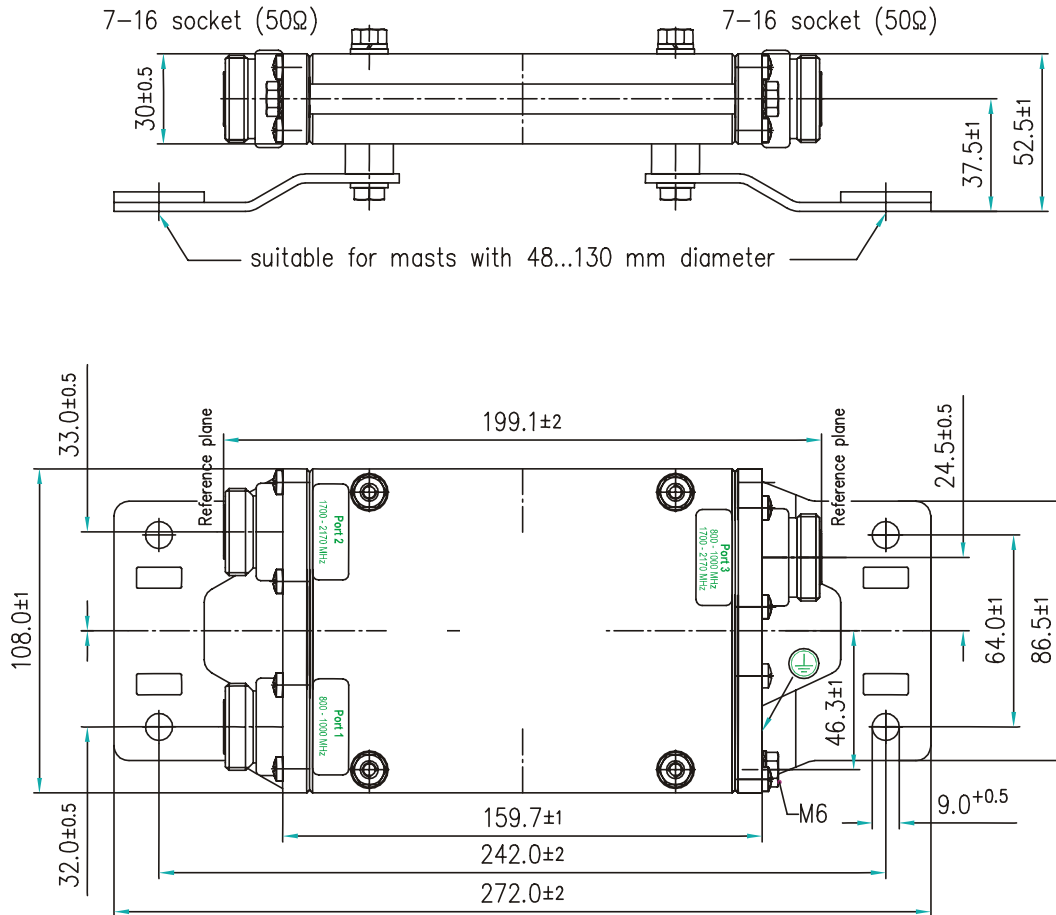

06-07-10

DIMENSIONS

modifications reserved